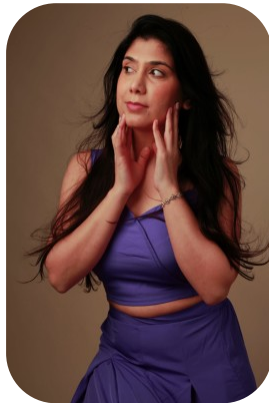

Enna Singh

Age: 41-50	Height: 5ft2inch	Eye Colour: Brown	Accent: South Asian
Gender:F	Weight: 53kg	Waist: 30ch	
Location: London	Shoe Size: 4	Bust: 34ch	
Drives: Yes	Hair Color: Black	Hips: 39ch	

Talents
COMMERCIAL MODELS, MATURE MODELS