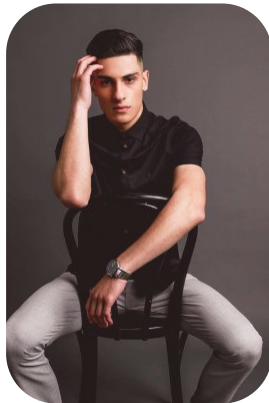

# Erik Pompa

Credits: 1 Trainings: 1 Videos: 1

Age: 16-20	Height: 5ft7inch	Eye Colour: Brown	Accent: Northern
Gender: M	Weight: 61kg	Waist: 72cm	
Location: Britain	Shoe Size: 8.5	Bust: 83cm	
North	Hair Color: Black	Hips: 89cm	

Talents  
COMMERCIAL MODELS, EXTRAS, ATHLETES, MUSICIANS

Additional Talents:

- BIKE - SWIM - HORSE RIDE - DRUMS(10 YEARS) - CLIMBING - FOOTBALL - BASKETBALL(7+ YEARS) - GYM - BOXING(2 YEARS)

[Erik Pompa Profile](#)