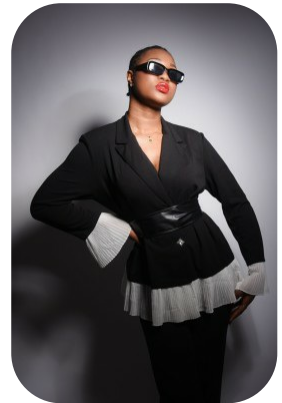

Ese Okhueleigbe

Videos: 1

Age: 21-24	Height: 5ft11inch	Eye Colour: Black	Accent: African
Gender:F	Weight: 81kg	Waist: 23	Bust: 36
Location: London	Shoe Size: 9	Hips: 44	
Drives: No	Hair Color: Black		

Talents
COMMERCIAL MODELS, EXTRAS