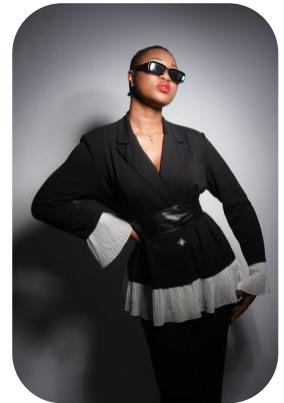

Ese Okhueleigbe

Videos: 1

Age: 21-24	Height: 5ft11inch	Eye Colour: Black	Accent: African
Gender:F	Weight: 81kg	Waist: 23	Bust: 36
Location: London	Shoe Size: 9	Hips: 44	
Drives: No	Hair Color: Black		

Talents
COMMERCIAL MODELS, EXTRAS