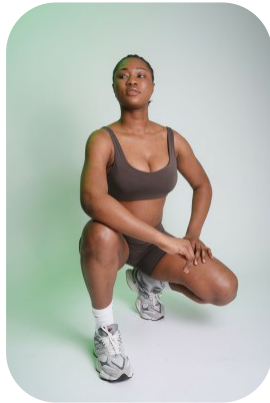

Ese Okhueleigbe

Videos: 1

Age: 21-24	Height: 5ft11inch	Eye Colour: Black	Accent: African
Gender:F	Weight: 81kg	Waist: 23	Bust: 36
Location: London	Shoe Size: 9	Hips: 44	
Drives: No	Hair Color: Black		

Talents
COMMERCIAL MODELS, EXTRAS