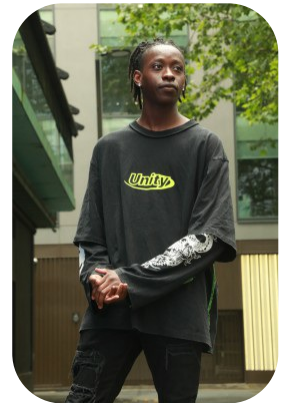

Eshaga Jagana

Age: 21-24	Height: 6ft2inch	Eye Colour: Brown	Accent: Northern
Gender:M	Weight: 61kg	Waist: 30	Bust: 28
Location: Britain North	Shoe Size: 11	Hips: 29	
Drives: Yes	Hair Color: Black		

Talents
COMMERCIAL MODELS, EXTRAS