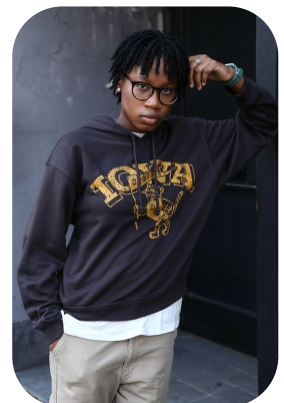

Esosa Ikhuenbor

Age: 16-20	Height: 5ft8inch	Eye Colour: Brown	Accent: London
Gender:F	Weight: 60kg	Waist: 29"	Bust: 35"
Location: London	Shoe Size: 6	Hips: 39"	
Drives: No	Hair Color: Black		

Talents
TEEN MODELS, EXTRAS