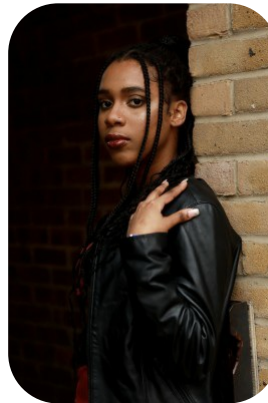

Additional Talents:
SWIM BIKE
TRACK