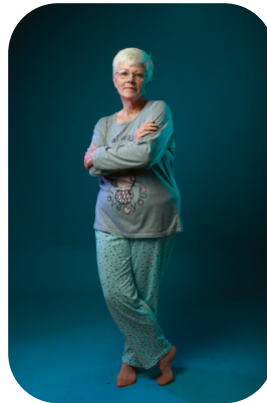

Esther Norris

Age: 71-80	Height: 5ft1inch	Eye Colour: Green	Accent: Other
Gender:F	Weight: 56kg	Waist: 32"	
Location: London	Shoe Size: 4	Bust: 36b	
Drives: Yes	Hair Color: Grey/White	Hips: 40"	

Talents
MATURE MODELS