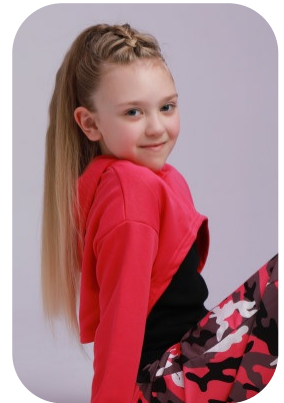

Esther Ward

Age: 6-10	Height: 4ft5inch	Eye Colour: Blue	Accent: Northern
Gender:F	Weight: 20kg	Waist: 23	Bust: 24
Location: Britain North	Shoe Size: 13	Hips: 22	
Drives: No	Hair Color: Blonde		

Talents
CHILD MODELLING