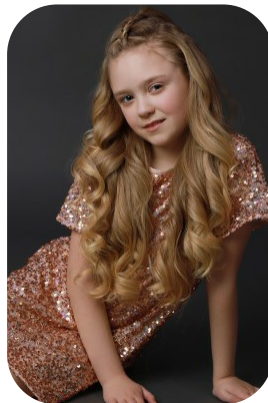

Esther Ward

Age: 6-10	Height: 4ft5inch	Eye Colour: Blue	Accent: Northern
Gender:F	Weight: 20kg	Waist: 23	Bust: 24
Location: Britain North	Shoe Size: 13	Hips: 22	
Drives: No	Hair Color: Blonde		

Talents
CHILD MODELLING