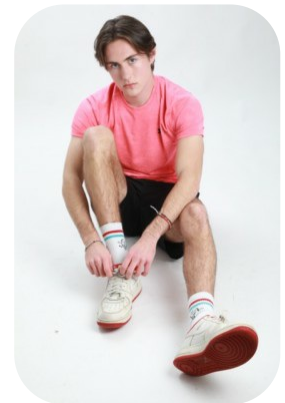

Ethan Edwards

Age: 16-20	Height: 6ft2inch	Eye Colour: Blue	Accent: Northern
Gender: M	Weight: 70kg	Waist: 79	Bust: 95
Location: Britain North	Shoe Size: 10	Hips: 96	
Drives: Yes	Hair Color: Brunette		

Talents
COMMERCIAL MODELS