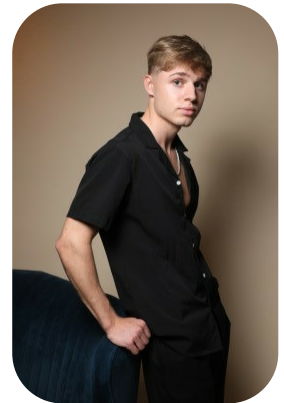

# Ethan Slater

Age: 16-20	Height: 5ft7inch	Eye Colour: Blue	Accent: London
Gender:M	Weight: 60kg	Waist: 28	Bust: 36
Location: London	Shoe Size: 7.5	Hips: 34	
Drives: Yes	Hair Color: Blonde		

Talents  
COMMERCIAL MODELS, EXTRAS