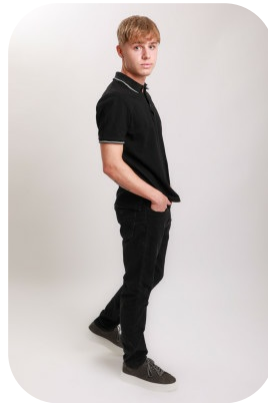

# Ethan Slater

Age: 16-20	Height: 5ft7inch	Eye Colour: Blue	Accent: London
Gender:M	Weight: 60kg	Waist: 28	Bust: 36
Location: London	Shoe Size: 7.5	Hips: 34	
Drives: Yes	Hair Color: Blonde		

Talents  
COMMERCIAL MODELS, EXTRAS