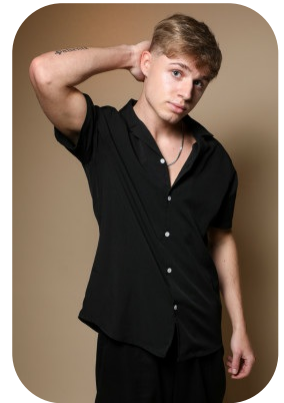

# Ethan Slater

Age: 16-20	Height: 5ft7inch	Eye Colour: Blue	Accent: London
Gender:M	Weight: 60kg	Waist: 28	Bust: 36
Location: London	Shoe Size: 7.5	Hips: 34	
Drives: Yes	Hair Color: Blonde		

Talents  
COMMERCIAL MODELS, EXTRAS