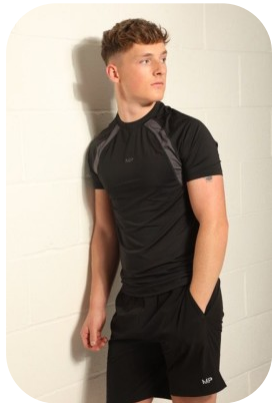

Ethan West

Age: 16-20	Height: 5ft11inch	Eye Colour: Blue	Accent: Northern
Gender:M	Weight: 72kg	Waist: 32	Bust: 38
Location: Britain North	Shoe Size: 8.UK	Hips: 38	
Drives: Yes	Hair Color: Brunette		

Talents
COMMERCIAL MODELS, EXTRAS