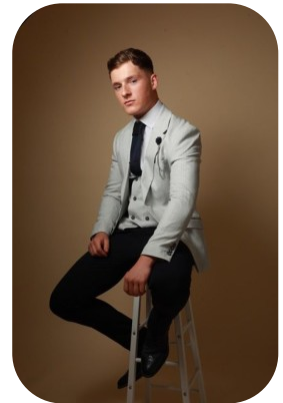

Ethan West

Age: 16-20	Height: 5ft11inch	Eye Colour: Blue	Accent: Northern
Gender:M	Weight: 72kg	Waist: 32	Bust: 38
Location: Britain North	Shoe Size: 8.UK	Hips: 38	
Drives: Yes	Hair Color: Brunette		

Talents
COMMERCIAL MODELS, EXTRAS