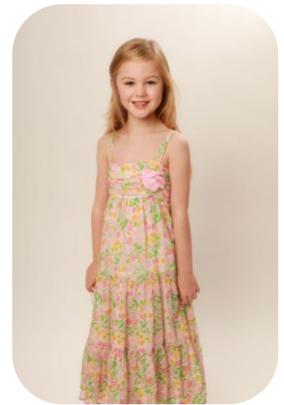

Additional Talents:

SWIM - BIKE - ROLLERBLADE