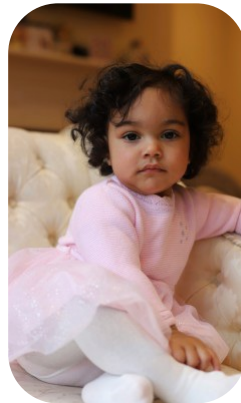

# Evangelina F

Age: 0-5	Height: 3ft0inch	Eye Colour: Brown	Accent: London
Gender:F	Weight: 11kg	Waist: NA	Bust: NA
Location: London	Shoe Size: 4	Hips: NA	
Drives: No	Hair Color: Black		

Talents  
CHILD MODELLING