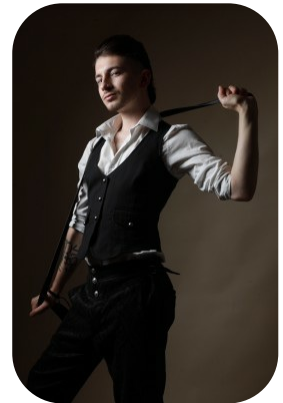

Evan Gerber-Hawkins

Videos: 1

Age: 21-24	Height: 5ft9inch	Eye Colour: Blue	Accent: London
Gender:M	Weight: 61kg	Waist: 29	Bust: 32
Location: London	Shoe Size: 9.5	Hips: 31	
Drives: No	Hair Color: Brunette		

Talents
COMMERCIAL MODELS, EXTRAS, MUSICIANS

Additional Talents:

BIKE - SWIM - ROLLERBLADE - SKATEBOARD

FOOTBALL, BASKETBALL, TENNIS, BADMINTON

DRUMS (14 YEARS), GUITAR, BASS (10 YEARS)

SING (CHOIR)

FOR ANY INQUIRIES PLEASE CONTACT US