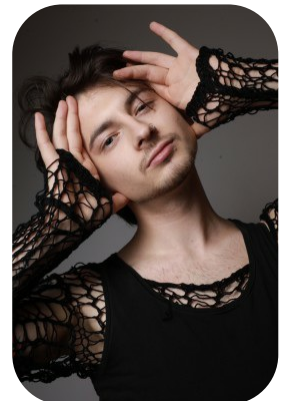

Evan Gerber-Hawkins

Videos: 1

Age: 21-24	Height: 5ft9inch	Eye Colour: Blue	Accent: London
Gender:M	Weight: 61kg	Waist: 29	Bust: 32
Location: London	Shoe Size: 9.5	Hips: 31	
Drives: No	Hair Color: Brunette		

Talents
COMMERCIAL MODELS, EXTRAS, MUSICIANS

Additional Talents:

BIKE - SWIM - ROLLERBLADE - SKATEBOARD

FOOTBALL, BASKETBALL, TENNIS, BADMINTON

DRUMS (14 YEARS), GUITAR, BASS (10 YEARS)

SING (CHOIR)

FOR ANY INQUIRIES PLEASE CONTACT US