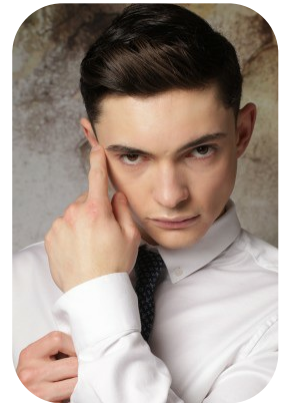

Ewan Hampton

Age: 16-20	Height: 5ft11inch	Eye Colour: Brown	Accent: London
Gender: M	Weight: 70kg	Waist: 32	Bust: 37
Location: London	Shoe Size: 10	Hips: 34	
Drives: No	Hair Color: Brunette		

Talents
COMMERCIAL MODELS, EXTRAS