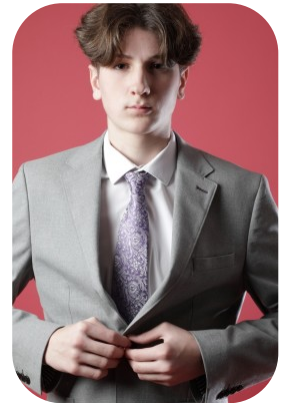

# Ewan Schofield

Age: 11-15	Height: 6ft1inch	Eye Colour: Brown	Accent: London
Gender: M	Weight: 65kg	Waist: 32	Bust: 36ch
Location: London	Shoe Size: 11	Hips: 35	
Drives: No	Hair Color: Brunette		

Talents  
TEEN MODELS, EXTRAS