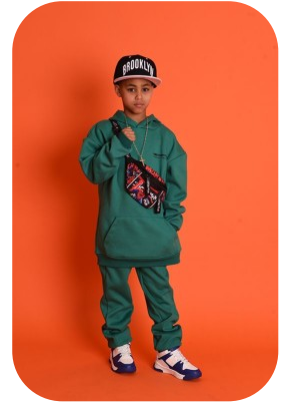

Eyuel Teseaen

Age: 6-10
Gender: M
Location:
Britain
North
Drives: No

Height:
3ft9inch
Weight:
32kg
Shoe Size:
2
Hair Color:
Brunette

Eye Colour: Brown
Accent: Northern

Talents
CHILD MODELLING, EXTRAS

Additional Talents: