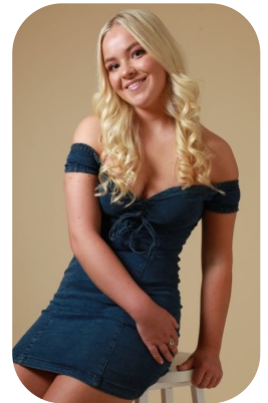

Faye Moore

Age: 16-20	Height: 5ft5inch	Eye Colour: Blue	Accent: Northern
Gender:F	Weight: 64kg	Waist: Size 10	
Location: Britain North	Shoe Size: 5	Bust: 32B	
Drives: Yes	Hair Color: Blonde		

Talents
COMMERCIAL MODELS, EXTRAS