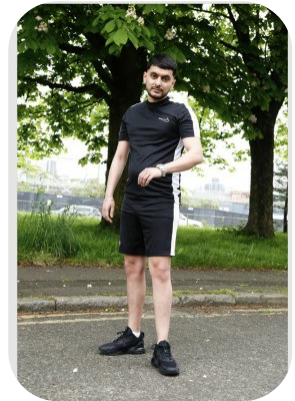

Fazail Raja

Trainings: 1

Age: 25-30	Height: 5ft9inch	Eye Colour: Black	Accent: London
Gender: M	Weight: 73kg	Waist: 35"	Bust: 40"
Location: London	Shoe Size: 8.UK		
Drives: Yes	Hair Color: Black		

Talents
COMMERCIAL MODELS, EXTRAS