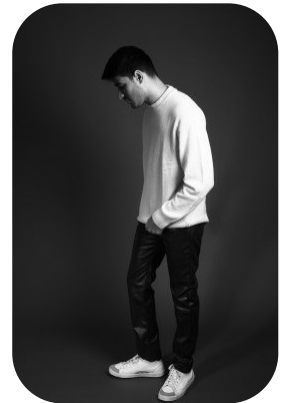

Fenil Rana

Age: 16-20	Height: 5ft9inch	Eye Colour: Black	Accent: South Asian
Gender:M	Weight: 62kg	Waist: 29.5"	
Location: London	Shoe Size: 8.5	Bust: 38R-	
Drives: No	Hair Color: Black	Hips: 92cm	

Talents
COMMERCIAL MODELS, EXTRAS