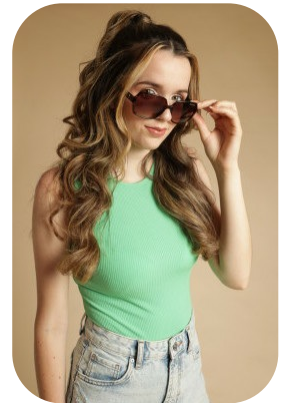

Ffion Hughes

Age: 16-20	Height: 5ft8inch	Eye Colour: Green	Accent: Welsh
Gender:F	Weight: 61kg	Waist: 61cm	
Location: Wales	Shoe Size: 7	Bust: 86cm	
Drives: Yes	Hair Color: Brunette	Hips: 91cm	

Talents
COMMERCIAL MODELS, EXTRAS