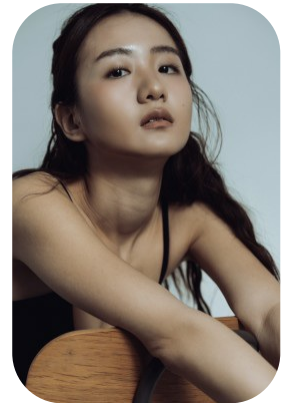

Ficke T

Credits: 6

Age: 21-24	Height: 5ft4inch	Eye Colour: Brown	Accent: East Asian
Gender:F	Weight: 49kg	Waist: 63.5cm	
Location: London	Shoe Size: 4	Bust: 83cm	
Drives: No	Hair Color: Black	Hips: 89cm	

Talents
COMMERCIAL MODELS, NEW FACES, EXTRAS

Additional Talents:
SWIM BIKE GYM

Credits:

Years of Production	Production Name	Role
2023	"GET WILD" music video	cast
2022	U magazine editorial	model
2022	U magazine cover	model
2022	Marika fashion art magazine	model
2022	Hong Kong governmentt video	model
2021	Renteasy advertisement	model