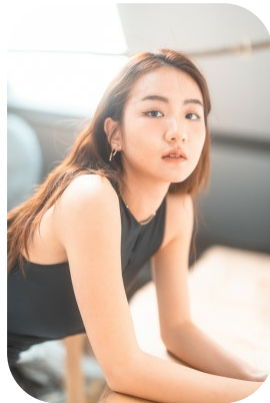

Ficke T

Credits: 6

Age: 21-24	Height: 5ft4inch	Eye Colour: Brown	Accent: East Asian
Gender:F	Weight: 49kg	Waist: 63.5cm	
Location: London	Shoe Size: 4	Bust: 83cm	
Drives: No	Hair Color: Black	Hips: 89cm	

Talents
COMMERCIAL MODELS, NEW FACES, EXTRAS

Additional Talents:
SWIM BIKE GYM

Credits:

Years of Production	Production Name	Role
2023	"GET WILD" music video	cast
2022	U magazine editorial	model
2022	U magazine cover	model
2022	Marika fashion art magazine	model
2022	Hong Kong governmentt video	model
2021	Renteasy advertisement	model