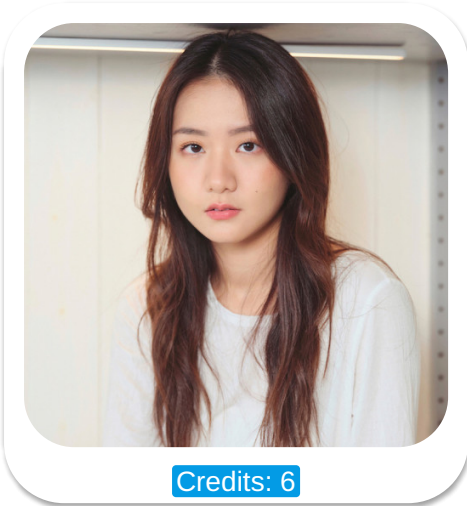

Ficke T

Credits: 6

Age: 21-24	Height: 5ft4inch	Eye Colour: Brown	Accent: East Asian
Gender:F	Weight: 49kg	Waist: 63.5cm	
Location: London	Shoe Size: 4	Bust: 83cm	
Drives: No	Hair Color: Black	Hips: 89cm	

Talents
COMMERCIAL MODELS, NEW FACES, EXTRAS

Additional Talents:
SWIM BIKE GYM

Credits:

Years of Production	Production Name	Role
2023	"GET WILD" music video	cast
2022	U magazine editorial	model
2022	U magazine cover	model
2022	Marika fashion art magazine	model
2022	Hong Kong governmentt video	model
2021	Renteasy advertisement	model