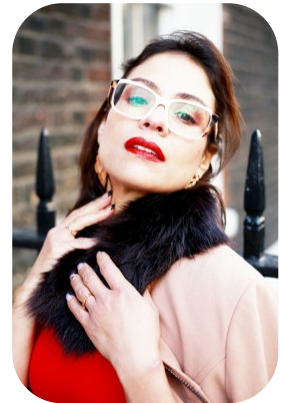

Additional Talents:
SWIM BIKE SNOOKER TENNIS