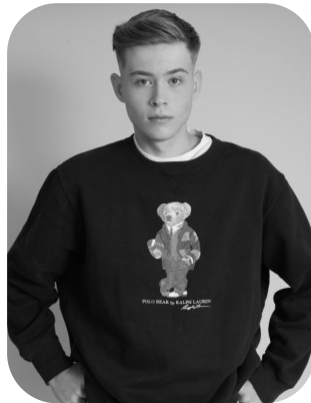

Additional Talents:
BIKE - SWIM - CLIMB
FOOTBALL - 14 YEARS - SUNDAY LEAGUE