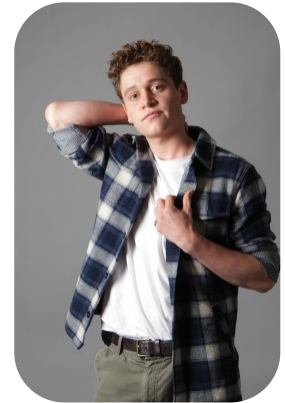

Finn R Elkington

Age: 21-24	Height: 5ft10inch	Eye Colour: Hazel	Accent: London
Gender:M	Weight: 63kg	Waist: 31"	Bust: 37"
Location: London	Shoe Size: 8.5	Hips: 34"	
Drives: No	Hair Color: Brunette		

Talents
COMMERCIAL MODELS, EXTRAS, ATHLETES,
MUSICIANS

Additional Talents:

BIKE - SWIM - SING - CLIMB - SCUBA & WILDLIFE PHOTOGRAPHY - ROWING - SAIL -

BASKETBALL - FOOTBALL - RUGBY - TENNIS - SQUASH - CRICKET - ABSEILING - KAYAKING -

[Finn R Elkington Profile](#)