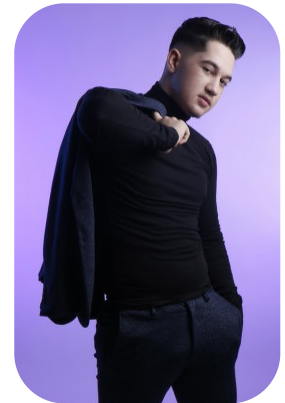

Florin Baceanu

Age: 16-20	Height: 5ft10inch	Eye Colour: Hazel	Accent: London
Gender: M	Weight: 80kg	Waist: 85cm	
Location: London	Shoe Size: 7.5	Bust: 92cm	
Drives: No	Hair Color: Black	Hips: 90cm	

Talents
COMMERCIAL MODELS, TEEN MODELS, EXTRAS