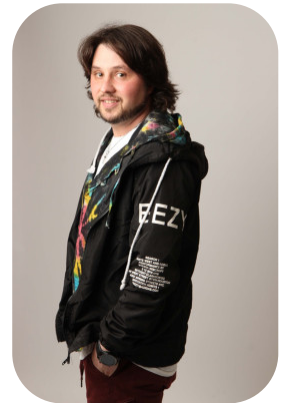

Additional Talents:
BIKE - VOLLEYBALL