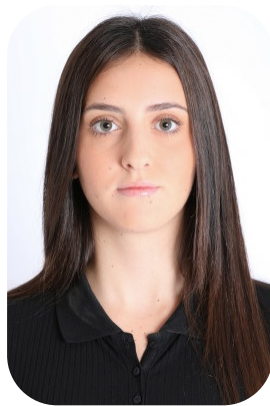

Additional Talents:

BIKE - SWIM

GYM - FITNESS

[Francesca Morini Profile](#)

All Rights Reserved by [Fusion Management](#) © 2018