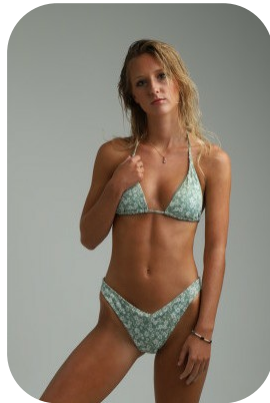

Additional Talents:
SWIM BIKE FOOTBALL PRO