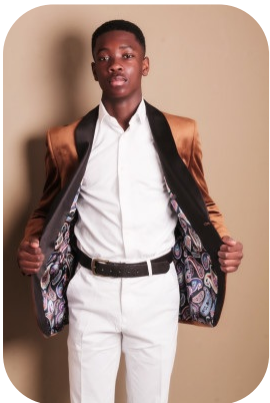

# Franklin Banjo

Age: 11-15	Height: 5ft10inch	Eye Colour: Brown	Accent: London
Gender:M	Weight: 57kg	Waist: 27	Bust: 32
Location: London	Shoe Size: 7.5	Hips: 33	
Drives: No	Hair Color: Black		

Talents  
TEEN MODELS, EXTRAS