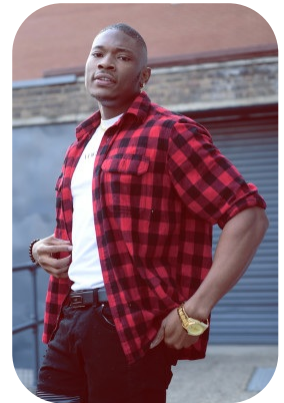

Freddy Tambedek

Age: 25-30	Height: 6ft2inch	Eye Colour: Black	Accent: London
Gender:M	Weight: 86kg	Waist: 37	Hips: 34
Location: London	Shoe Size: 9	Hair Color: Black	
Drives: No			

Talents

COMMERCIAL MODELS, FITNESS MODELS, EXTRAS