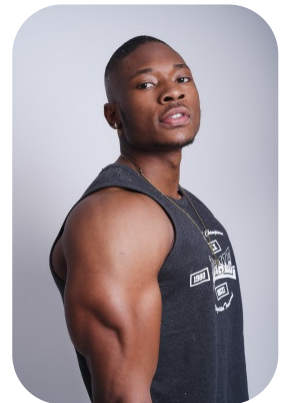

Freddy Tambedek

Age: 25-30	Height: 6ft2inch	Eye Colour: Black	Accent: London
Gender:M	Weight: 86kg	Waist: 37	Hips: 34
Location: London	Shoe Size: 9	Hair Color: Black	
Drives: No			

Talents

COMMERCIAL MODELS, FITNESS MODELS, EXTRAS