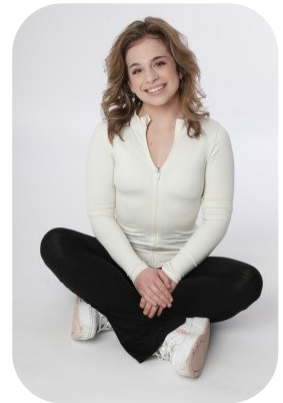

# Freya Conner

Videos: 2

Age: 16-20	Height: 5ft0inch	Eye Colour: Brown	Accent: London
Gender:F	Weight: 49kg	Waist: 25	Bust: 32b
Location: London	Shoe Size: 4.5	Hips: 36	
Drives: No	Hair Color: Brunette		

Talents  
COMMERCIAL MODELS, EXTRAS, ATHLETES

Additional Talents:

BIKE - SWIM - CLIMB - RUN

HORSERIDE - COMPETITIVE - 12 YEARS

FOR ANY INQUIRIES PLEASE CONTACT US

0207 834 66 60 - Office

[www.fusionmng.com](http://www.fusionmng.com)