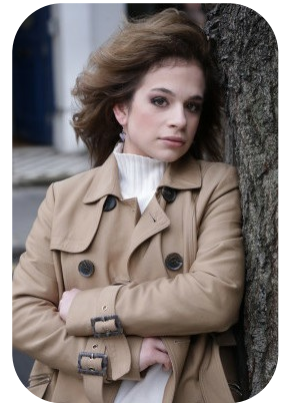

Additional Talents:

BIKE - SWIM - CLIMB - RUN

HORSERIDE - COMPETITIVE - 12 YEARS