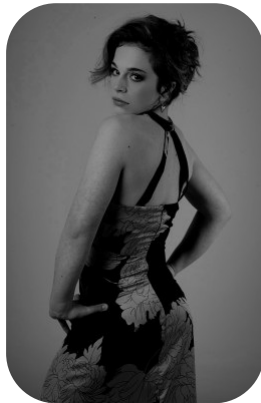

Additional Talents:

BIKE - SWIM - CLIMB - RUN

HORSERIDE - COMPETITIVE - 12 YEARS