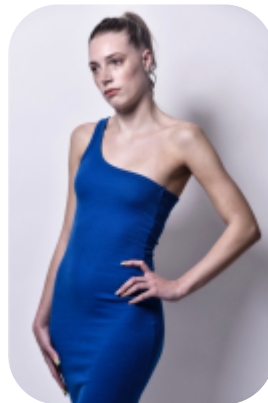

Additional Talents:

BIKE - SWIM - ROLLERSKATE - ICESKATE