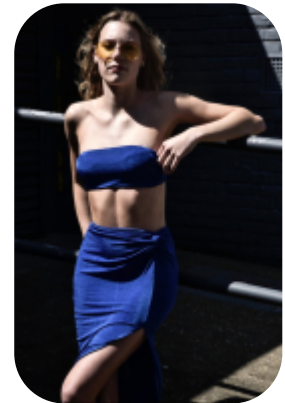

Additional Talents:

BIKE - SWIM - ROLLERSKATE - ICESKATE