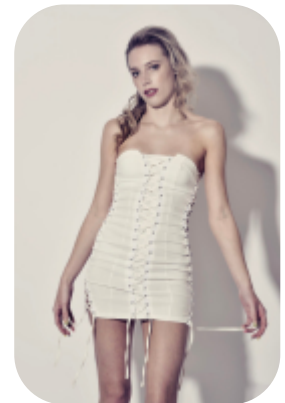

Additional Talents:

BIKE - SWIM - ROLLERSKATE - ICESKATE