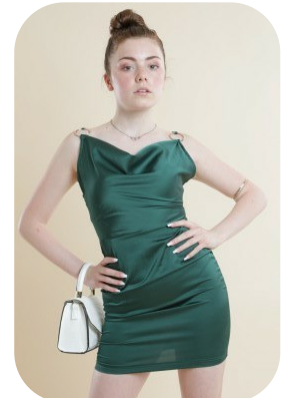

Additional Talents:
BIKE - SWIM - ROLLERSKATE - HORSERIDE