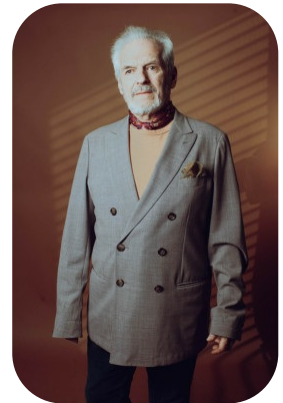

# Gabriel Konrad

Age: 51-60	Height: 5ft10inch	Eye Colour: Blue	Accent: London
Gender: M	Weight: 84kg	Waist: 38	Bust: 40
Location: London	Shoe Size: 9	Hips: 43	
Drives: No	Hair Color: Grey/White		

Talents  
MATURE MODELS