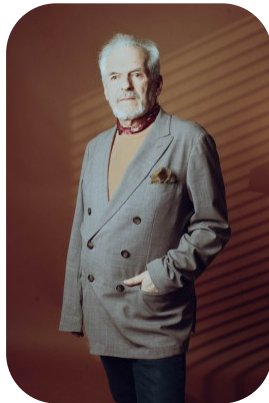

# Gabriel Konrad

Age: 51-60	Height: 5ft10inch	Eye Colour: Blue	Accent: London
Gender: M	Weight: 84kg	Waist: 38	Bust: 40
Location: London	Shoe Size: 9	Hips: 43	
Drives: No	Hair Color: Grey/White		

Talents  
MATURE MODELS