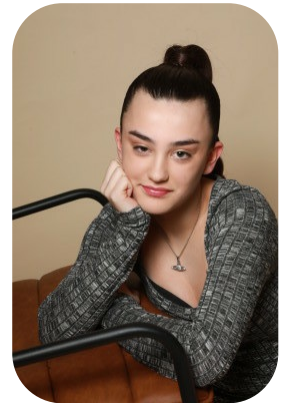

Gabrielle P

Videos: 3

Age: 11-15	Height: 5ft6inch	Eye Colour: Hazel	Accent: Northern
Gender:F	Weight: 55kg	Waist: 31ch	Hips: 29
Location: Britain North	Shoe Size: 6	Hair Color: Brunette	
Drives: No			

Talents
TEEN MODELS, EXTRAS