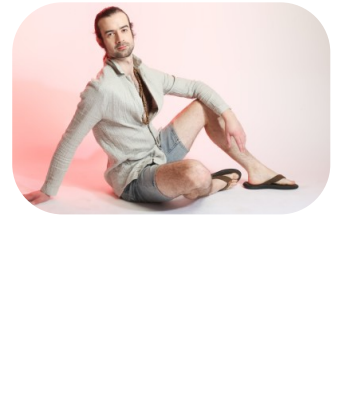

# Gabriel Procter

Age: 31-40	Height: 6ft1inch	Eye Colour: Brown	Accent: London
Gender:M	Weight: 73kg	Waist: 30	Bust: 36
Location: London	Shoe Size: 10.5	Hips: 31	
Drives: No	Hair Color: Brunette		

Talents  
COMMERCIAL MODELS, EXTRAS, ATHLETES, MUSICIANS

Additional Talents:

BIKE - SWIM - ROLLERSKATE - ICESKATE - CLIMB

UNICYCLE - 5 YEARS

SURFING, KAYAKING - 10 YEARS

GUITAR - 12 YEARS

MARTIAL ARTS, GYM FITNESS, YOGA, PILATES

---

FOR ANY INQUIRIES PLEASE CONTACT US