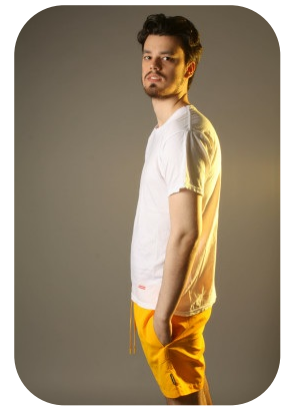

# Gabriel Zehm

Age: 25-30	Height: 6ft1inch	Eye Colour: Brown	Accent: London
Gender: M	Weight: 78kg	Waist: 33	Bust: 38
Location: London	Shoe Size: 11	Hips: 37	
Drives: Yes	Hair Color: Brunette		

**Talents**  
 COMMERCIAL MODELS, EXTRAS, ATHLETES,  
 MUSICIANS, SPECIALITY