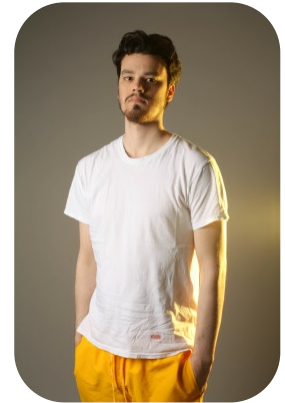

# Gabriel Zehm

Age: 25-30	Height: 6ft1inch	Eye Colour: Brown	Accent: London
Gender: M	Weight: 78kg	Waist: 33	Bust: 38
Location: London	Shoe Size: 11	Hips: 37	
Drives: Yes	Hair Color: Brunette		

**Talents**  
 COMMERCIAL MODELS, EXTRAS, ATHLETES,  
 MUSICIANS, SPECIALITY