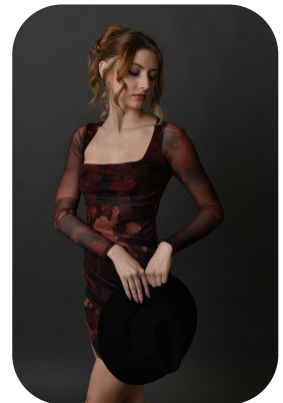

Additional Talents:

SWIM GYM

BALLROOM LATIN COMMERCIAL BALLET TAP JAZZ