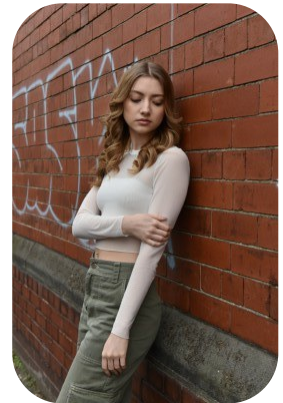

Additional Talents:

SWIM GYM

BALLROOM LATIN COMMERCIAL BALLET TAP JAZZ