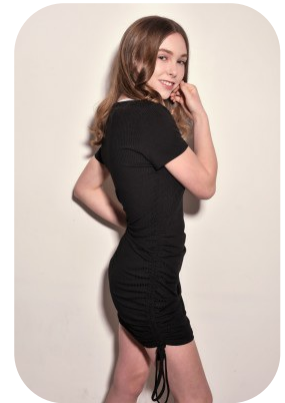

# Gemma Howse

Videos: 1

Age: 16-20	Height: 5ft3inch	Eye Colour: Blue	Accent: London
Gender:F	Weight: 43kg	Waist: 62cm	
Location: London	Shoe Size: 4	Bust: 83cm	
Drives: No	Hair Color: Blonde	Hips: 80cm	

## Talents

COMMERCIAL DANCERS, TEEN MODELS, EXTRAS