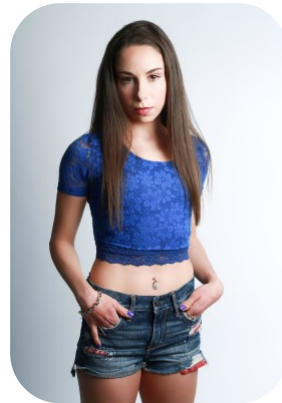

Genevieve Huss

Credits: 2

Age: 25-30	Height: 5ft1inch	Eye Colour: Brown	Accent: London
Gender:F	Weight: 46kg	Waist: 25	Bust: 31
Location: London	Shoe Size: 4	Hips: 33	
Drives: No	Hair Color: Brunette		

Talents

COMMERCIAL MODELS, THEATRICAL DANCERS

Additional Talents:

SWIM BIKE RUN BALLET CONTEMPORARY

Credits:

Years of Production	Production Name	Role
2013	Nutcracker	Clara/ swan
2011	Romeo and Juliet	Fool/ village person