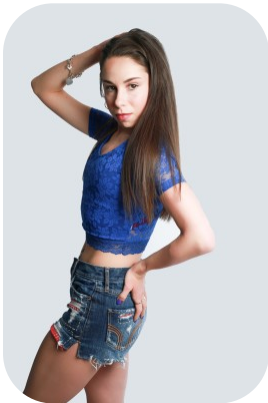

Genevieve Huss

Credits: 2

Age: 25-30	Height: 5ft1inch	Eye Colour: Brown	Accent: London
Gender:F	Weight: 46kg	Waist: 25	Bust: 31
Location: London	Shoe Size: 4	Hips: 33	
Drives: No	Hair Color: Brunette		

Talents

COMMERCIAL MODELS, THEATRICAL DANCERS

Additional Talents:

SWIM BIKE RUN BALLET CONTEMPORARY

Credits:

Years of Production	Production Name	Role
2013	Nutcracker	Clara/ swan
2011	Romeo and Juliet	Fool/ village person