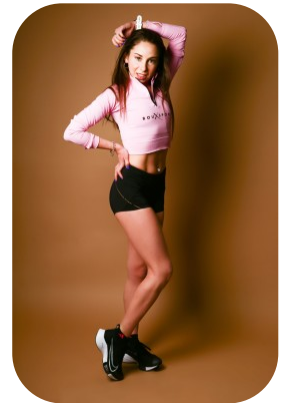

Genevieve Huss

Credits: 2

Age: 25-30	Height: 5ft1inch	Eye Colour: Brown	Accent: London
Gender:F	Weight: 46kg	Waist: 25	Bust: 31
Location: London	Shoe Size: 4	Hips: 33	
Drives: No	Hair Color: Brunette		

Talents

COMMERCIAL MODELS, THEATRICAL DANCERS

Additional Talents:

SWIM BIKE RUN BALLET CONTEMPORARY

Credits:

Years of Production	Production Name	Role
2013	Nutcracker	Clara/ swan
2011	Romeo and Juliet	Fool/ village person