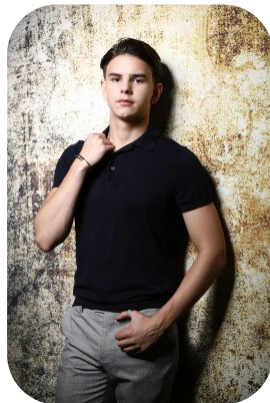

George Bolton

Age: 16-20	Height: 6ft1inch	Eye Colour: Brown	Accent: London
Gender: M	Weight: 72kg	Waist: 30	Bust: 36
Location: London	Shoe Size: 9.5	Hips: 35	
Drives: No	Hair Color: Brunette		

Talents
COMMERCIAL MODELS, TEEN MODELS, EXTRAS