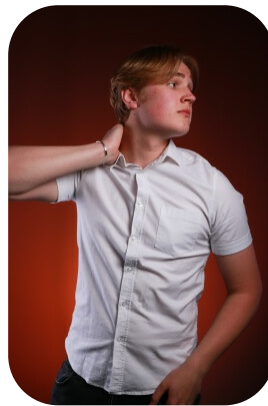

George Bye

Age: 16-20	Height: 6ft3inch	Eye Colour: Green	Accent: British London
Gender: M	Weight: 85kg	Waist: 36	
Location: London	Shoe Size: 12	Bust: 40	
Drives: No	Hair Color: Blonde		

Talents
COMMERCIAL MODELS, TEEN MODELS, EXTRAS, ATHLETES