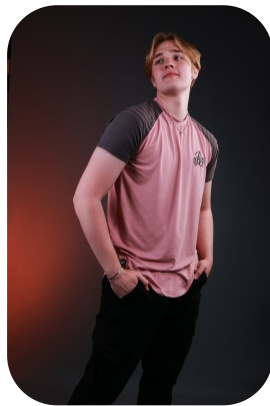

George Bye

Age: 16-20	Height: 6ft3inch	Eye Colour: Green	Accent: British London
Gender: M	Weight: 85kg	Waist: 36	
Location: London	Shoe Size: 12	Bust: 40	
Drives: No	Hair Color: Blonde		

Talents
COMMERCIAL MODELS, TEEN MODELS, EXTRAS, ATHLETES