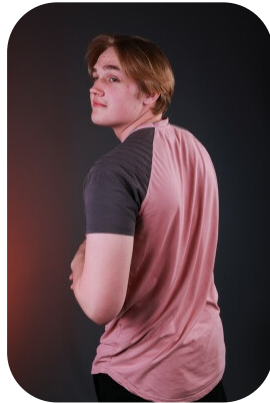

George Bye

Age: 16-20	Height: 6ft3inch	Eye Colour: Green	Accent: British London
Gender: M	Weight: 85kg	Waist: 36	
Location: London	Shoe Size: 12	Bust: 40	
Drives: No	Hair Color: Blonde		

Talents
COMMERCIAL MODELS, TEEN MODELS, EXTRAS, ATHLETES