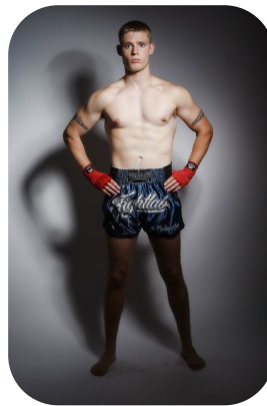

George Curry

Age: 21-24	Height: 6ft2inch	Eye Colour: Green	Accent: London
Gender: M	Weight: 80kg	Waist: 35	Bust: 41
Location: London	Shoe Size: 9	Hips: 42	
Drives: Yes	Hair Color: Blonde		

Talents
COMMERCIAL MODELS, FITNESS MODELS,
EXTRAS, ATHLETES