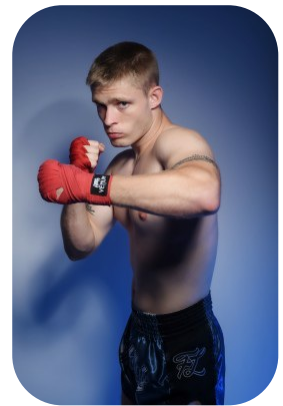

George Curry

Age: 21-24	Height: 6ft2inch	Eye Colour: Green	Accent: London
Gender: M	Weight: 80kg	Waist: 35	Bust: 41
Location: London	Shoe Size: 9	Hips: 42	
Drives: Yes	Hair Color: Blonde		

Talents
COMMERCIAL MODELS, FITNESS MODELS,
EXTRAS, ATHLETES