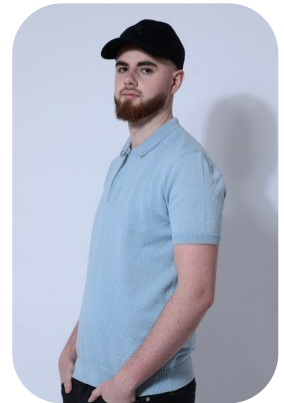

Additional Talents:
SWIM BIKE
BOWLING