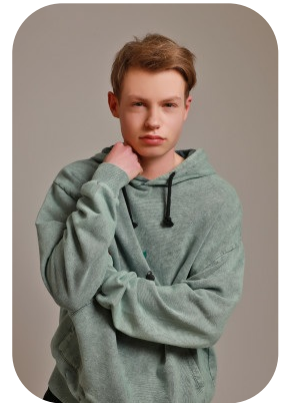

Additional Talents:
SWIM BIKE CRICKET FOOTBALL TENNIS