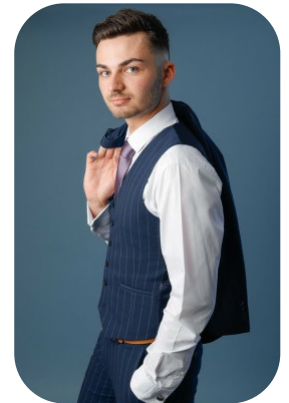

George Wooldridge

Age: 21-24	Height: 6ft1inch	Eye Colour: Blue	Accent: London
Gender:M	Weight: 72kg	Waist: 30	Bust: 38
Location: London	Shoe Size: 9	Hips: 31	
Drives: Yes	Hair Color: Brunette		

Talents
COMMERCIAL MODELS