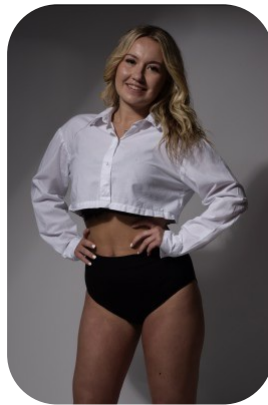

Additional Talents: