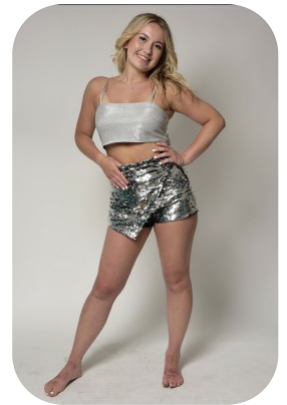

Additional Talents: