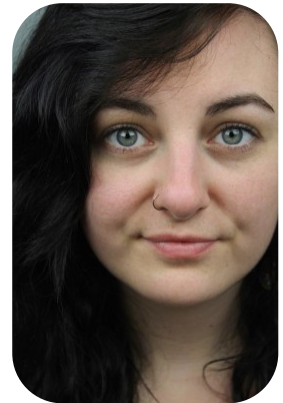

Georgia Harris

Age: 25-30	Height: 5ft7inch	Eye Colour: Gray	Accent: London
Gender:F	Weight: 91kg	Waist: 36.5"	Bust: 36"
Location: London	Shoe Size: 7	Hips: 43"	
Drives: Yes	Hair Color: Brunette		

Talents
COMMERCIAL MODELS, EXTRAS