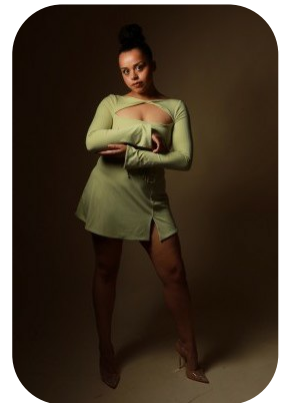

Additional Talents:
SWIM BIKE BADMINTON